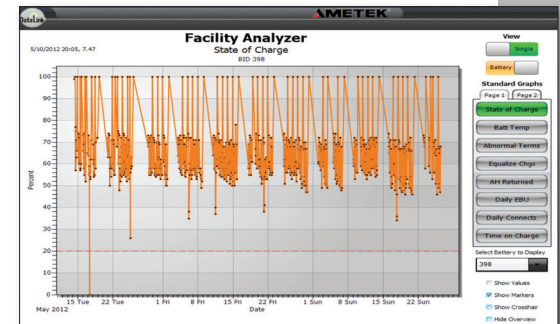

Power System Management

World Class data collection and Power System management software. Provides an in-depth view of how the power system is operating to eliminate costly downtime.